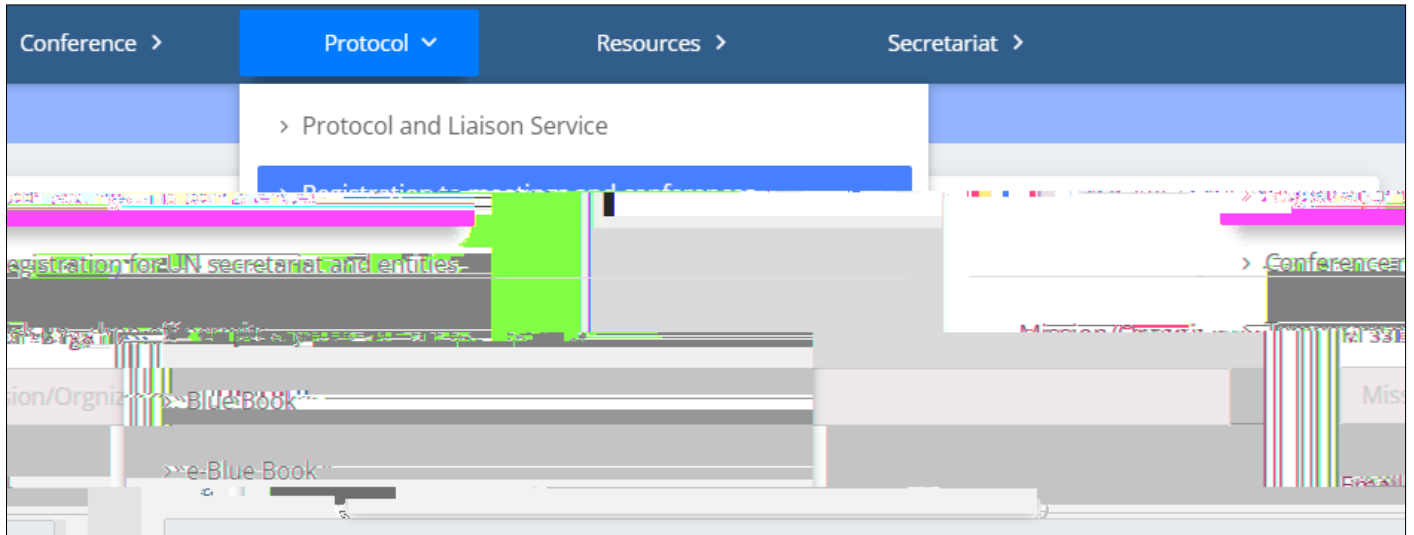

All requests for media passes should be submitted via e-Registration at least 48 hours in advance.
After receiving the

Search

Registration to IJNHO meetings and conferences outside of IJNHO

[← Back](#)

You currently have no entity assigned to your account